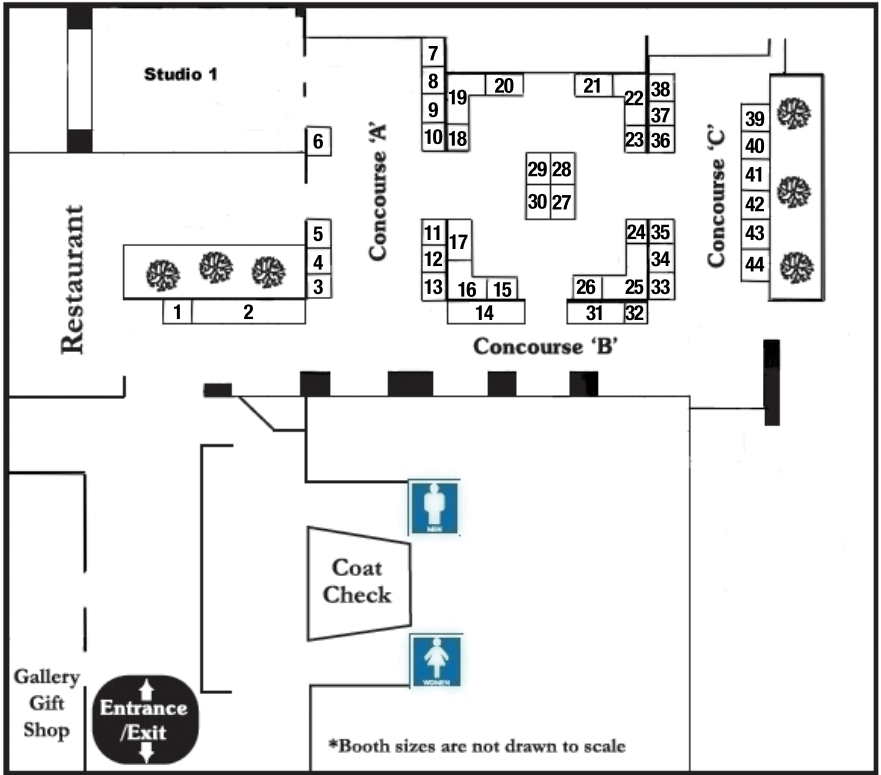

celebrating excellence in craftsmanship

PEI CRAFT, ART & GIFTWARE BUYERS' MARKET

BOOTH DIRECTORY

1. Registration Desk
2. New Product Display
3. Where Pigs Fly
4. Gourmet Pleasures of PEI
5. Creative Glass Plus
6. Refreshment Area
10. Holiday Island Productions
11. Windy Ridge Papercraft
12. Heron Cove
13. Atlantic Innovative Enterprises
14. Buyers' Rest Area
15. JJ Stewart Authentic Foods
16. Ashley Anne Clark Art
17. StoppenLook
18. Krista MacGillivray Ceramics
19. Lens Make a Picture
20. Roberta Originals
21. M.I RYANNE DRISCOLL ART & IMAGE
22. Lady Baker's Tea Trolley
23. O'Neil Home Gallery
24. Robert McMillan Pottery
25. Kuriosities
26. Mi'Kmaq Quill Art
27. EleMorphic Jewelry
- 28-29. Roger's in Margate
30. PEI Sea Glass
31. Buyers' Rest Area
32. Admission
33. McAskill's Woodworking
34. Pho-Art Visual Images
35. EC Toys
- 36-37. Inferno by Canoe Cove Studio
38. Storage
39. Rest Area
40. Pam Stevenson Jewellery+
41. T & M Craft Studio
42. Stars for Life
43. Kettle Grove Soapworks
44. Carma's Glass

celebrating excellence in craftsmanship

PEI CRAFT, ART & GIFTWARE BUYERS' MARKET

FLOOR PLAN

GRAFTON STREET

RICHMOND STREET

QUEEN STREET

celebrating excellence in craftsmanship

PEI CRAFT, ART & GIFTWARE BUYERS' MARKET